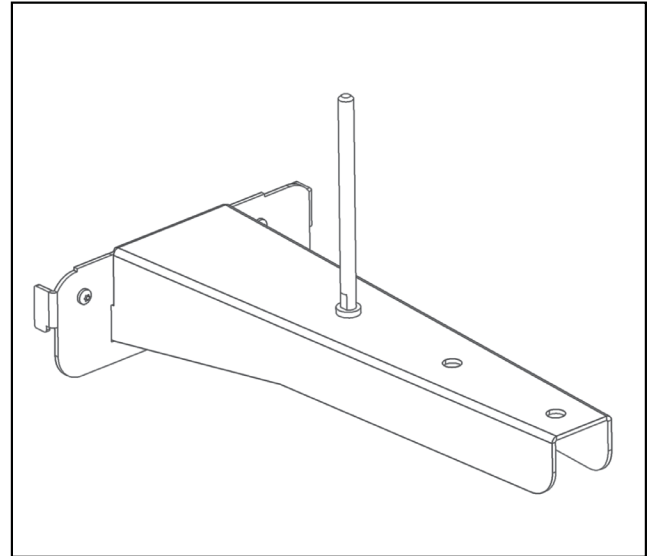

BZ000112

XH BEUGEL WAND ZONDER RAIL

BEVESTIGING WAND ZONDER RAIL
ÉTRIER DE MONTAGE SANS RAIL
SCREEN ATTACHMENT WITHOUT RAIL

G006103

2018 / 06 / 22

ONDERDELEN / OUTILS / TOOLS

1.

-100