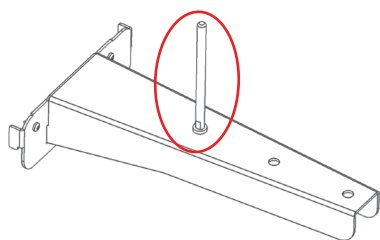

BZ000112

XH BEUGEL WAND ZONDER RAIL

BEVESTIGING WAND ZONDER RAIL
ÉTRIER DE MONTAGE SANS RAIL
SCREEN ATTACHMENT WITHOUT RAIL

G006103

2018 / 06 / 22

ONDERDELEN / OUTILS / TOOLS

1.

-100