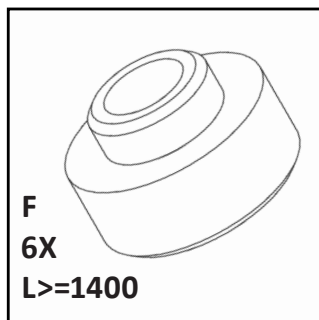

ONDERDELEN / OUTILS / TOOLS