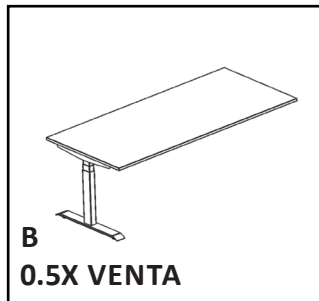

ONDERDELEN / OUTILS / TOOLS