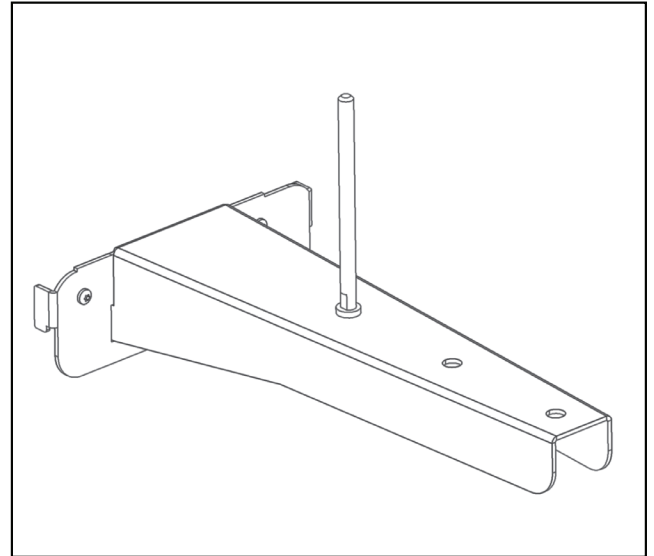

## XH BEUGEL WAND ZONDER RAIL

BEVESTIGING WAND ZONDER RAIL  
ÉTRIER DE MONTAGE SANS RAIL  
SCREEN ATTACHMENT WITHOUT RAIL

G006103

2018 / 06 / 22